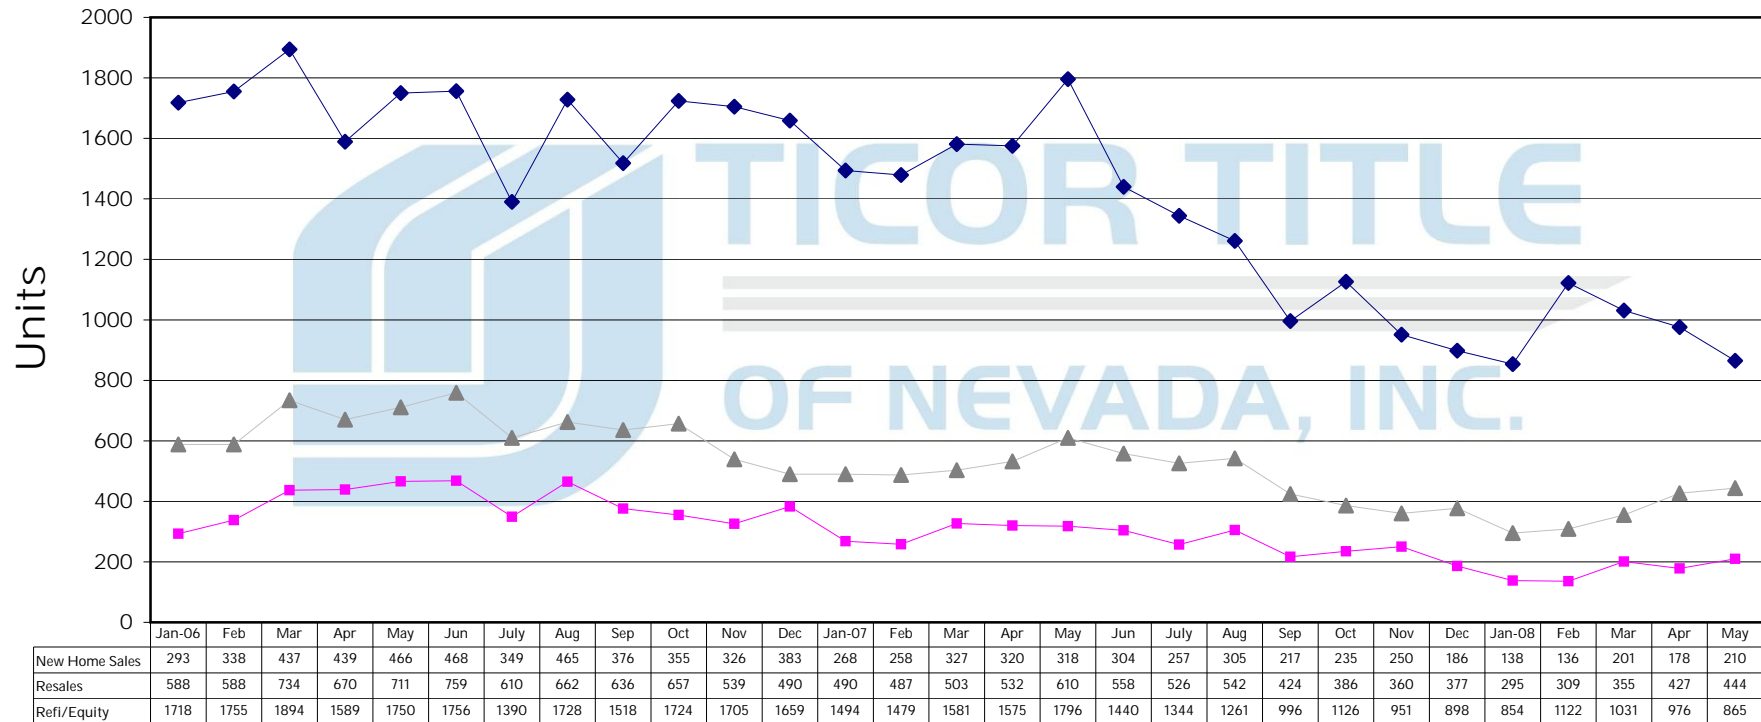

Washoe County Insured Recording Statistics 2006 - 2008 Resale/NewHome/Refinance Trend

*Ticor does not guarantee the accuracy of this data. This is for informational purposes only and is intended to view the general market trend in Washoe County.